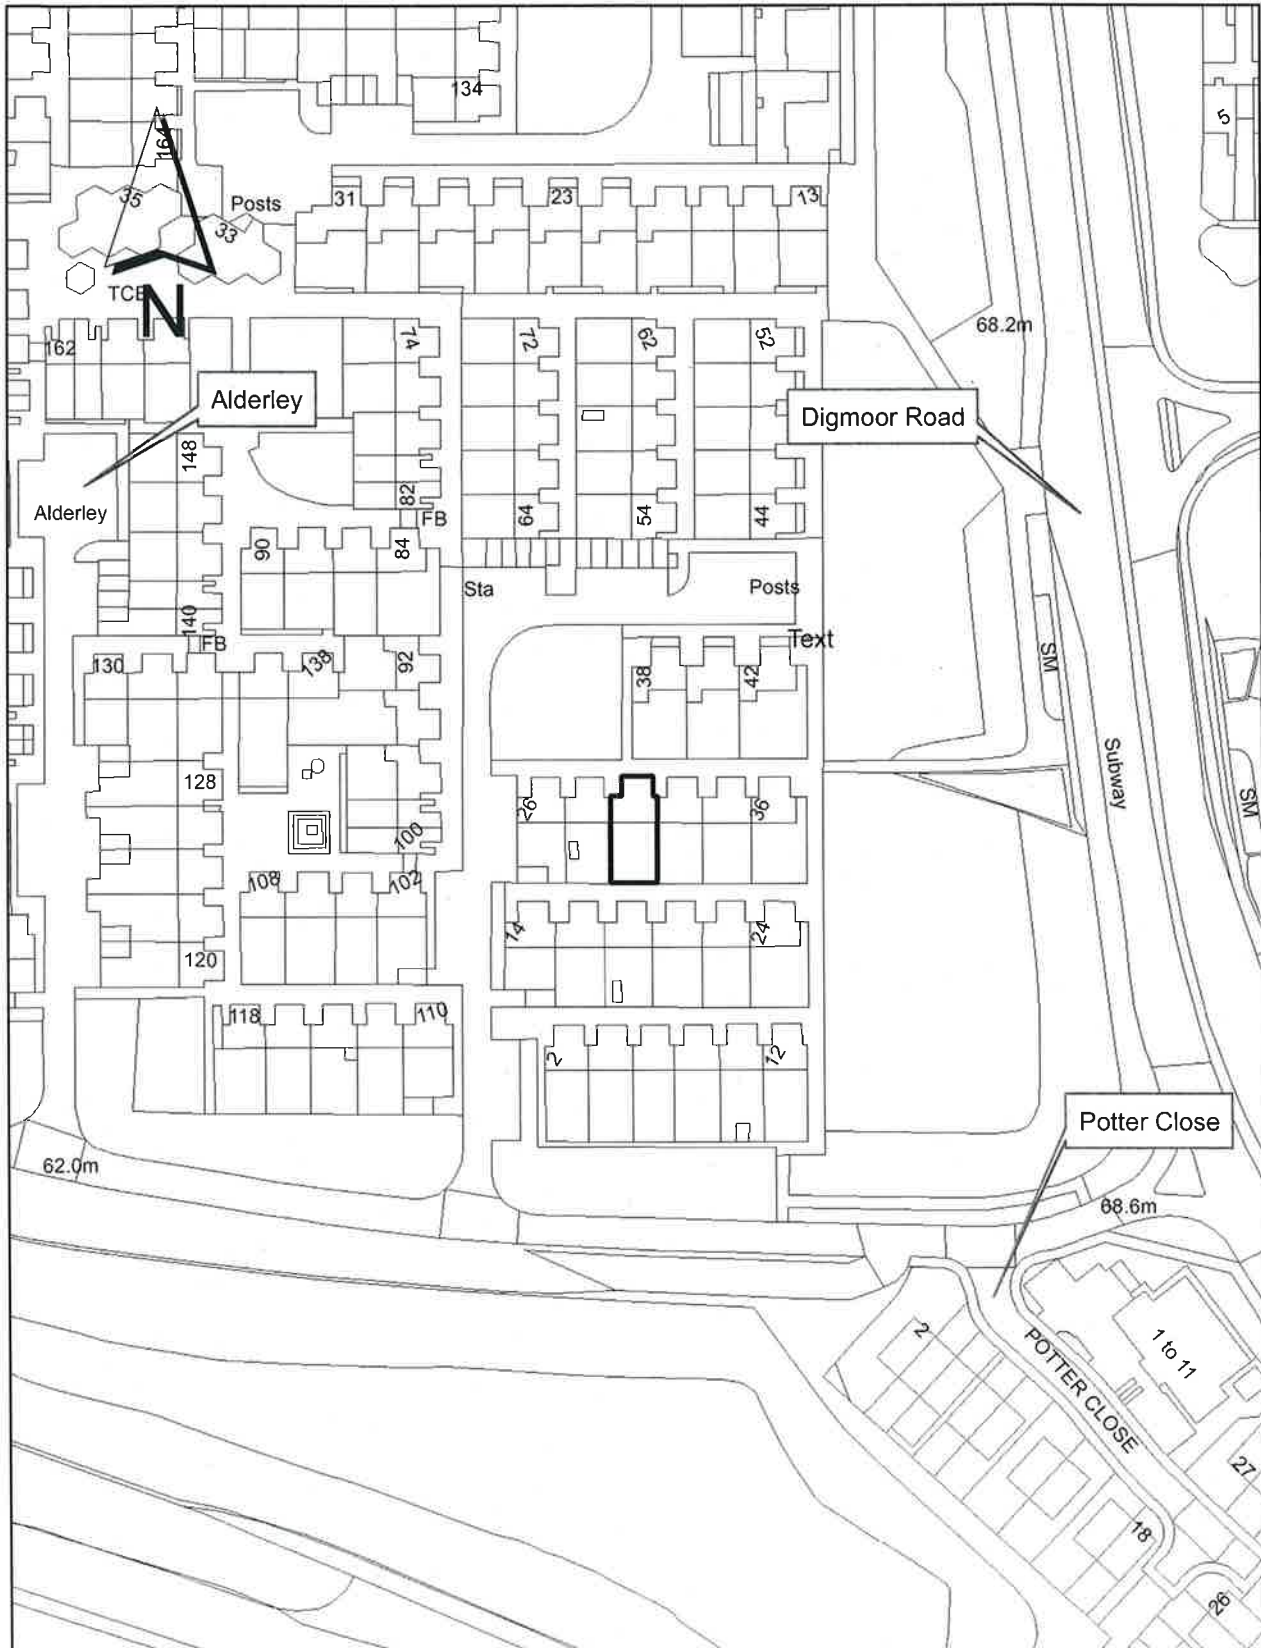

## **PLANNING COMMITTEE**

**9<sup>th</sup> November 2017**

**(Agenda Item 7)**

**PLANNING APPLICATION ITEMS**

**LOCATION PLANS**

Land to the west of Evenwood Court, Tanhouse, Skelmersdale  
WN8 6DT

188 Southport Road, Scarisbrick PR8 5BH

Site of former Sports Centre, Digmaor Road, Digmaor, Skelmersale

30 Alderley, Digmoor, Skelmersdale WN8 9LZ

Land to the west of Birch Green Road, Skelmersdale WN8 6PU

Lyncroft, Butchers Lane, Aughton, Ormskirk L39 6SY