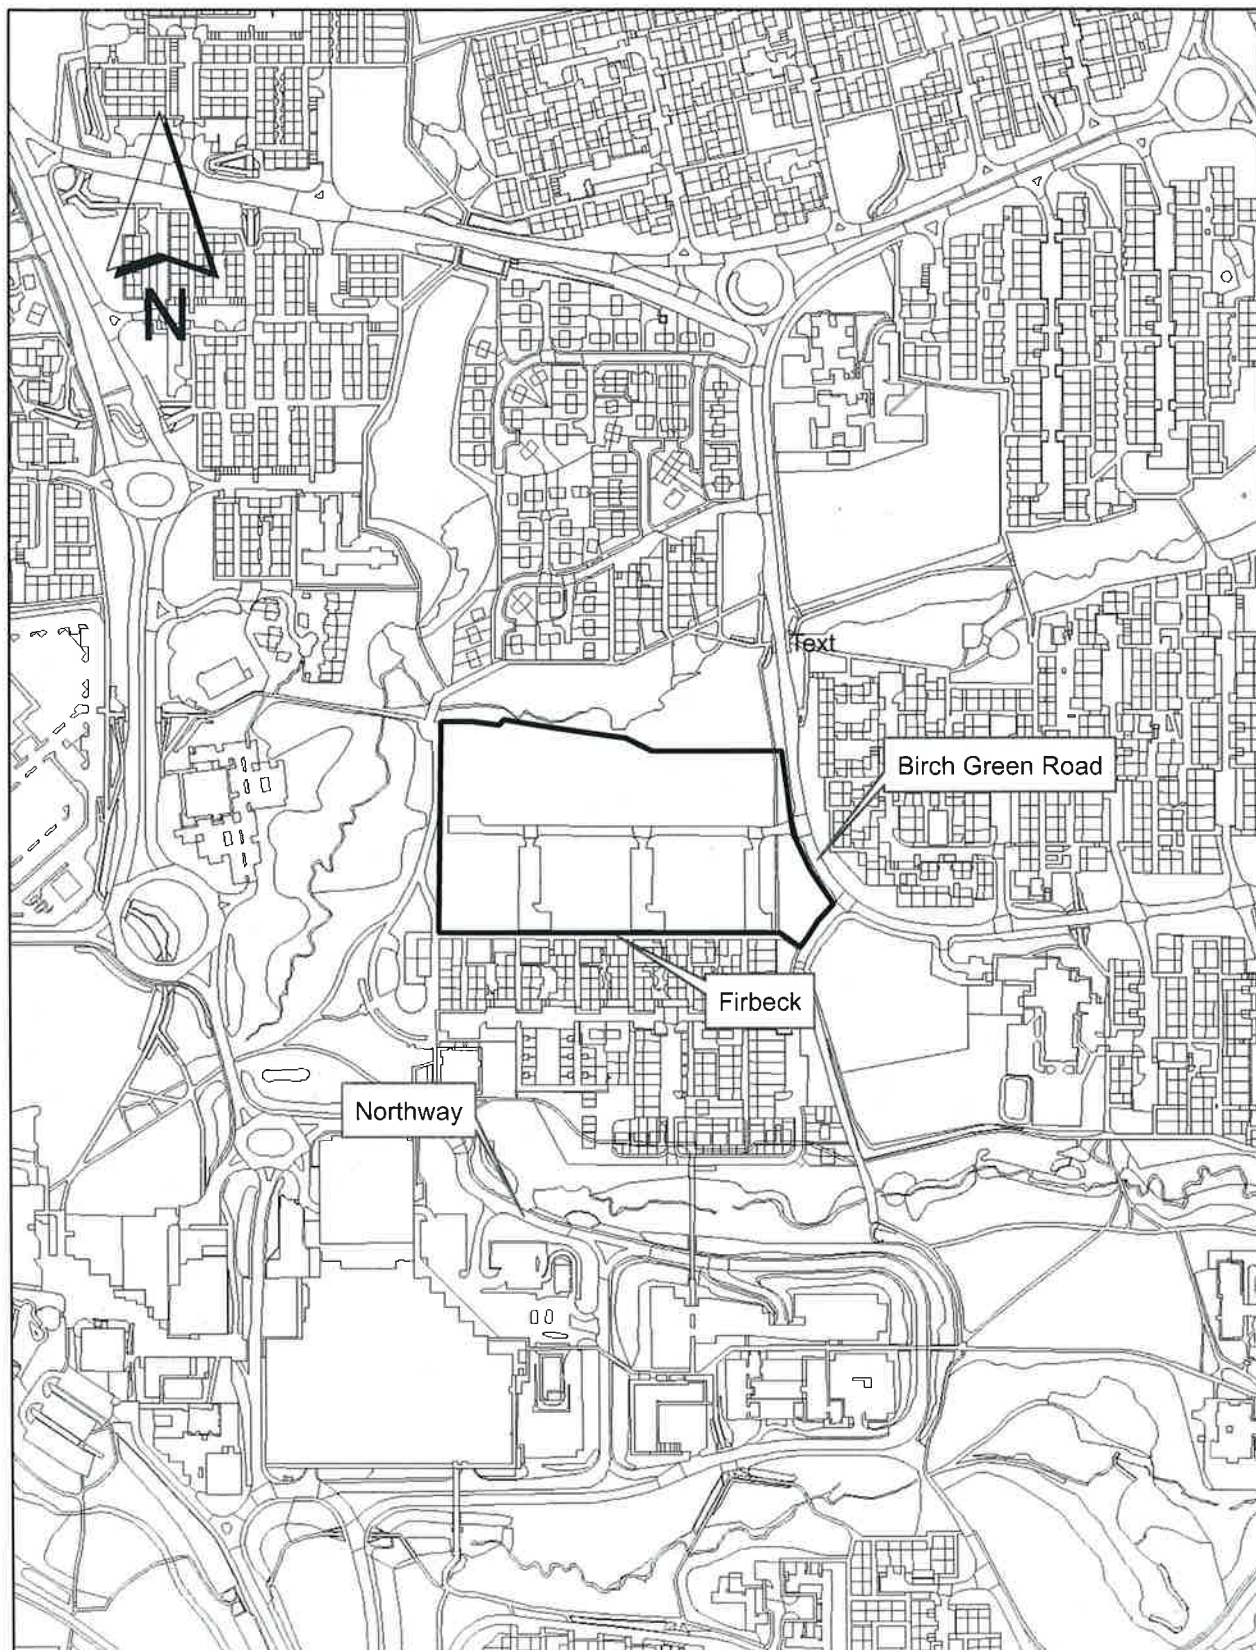

## **PLANNING COMMITTEE**

**9<sup>th</sup> November 2017**

**(Agenda Item 7)**

**PLANNING APPLICATION ITEMS**

**LOCATION PLANS**

Land to the west of Evenwood Court, Tanhouse, Skelmersdale  
WN8 6DT

188 Southport Road, Scarisbrick PR8 5BH

Site of former Sports Centre, Digmaor Road, Digmaor, Skelmersale

30 Alderley, Digmoor, Skelmersdale WN8 9LZ

Land to the west of Birch Green Road, Skelmersdale WN8 6PU

Lyncroft, Butchers Lane, Aughton, Ormskirk L39 6SY