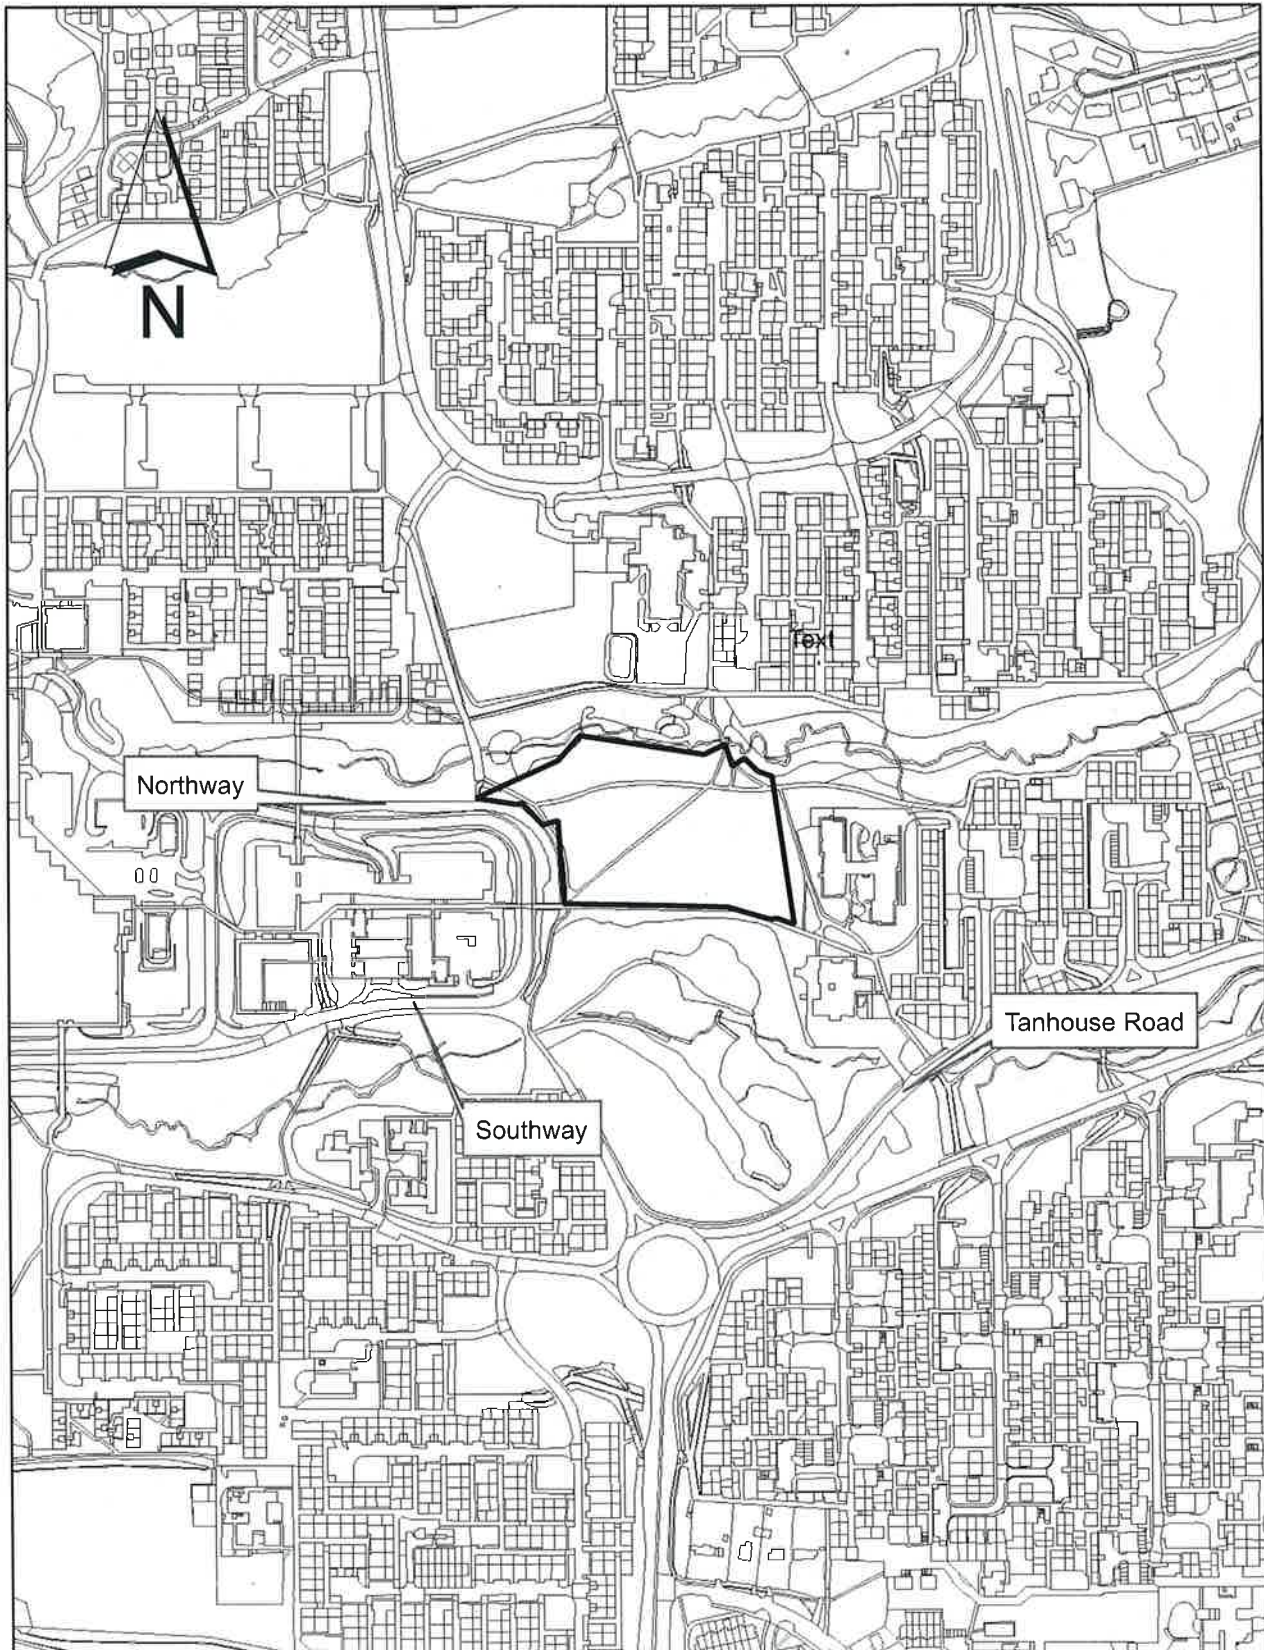

## **PLANNING COMMITTEE**

**9<sup>th</sup> November 2017**

**(Agenda Item 7)**

**PLANNING APPLICATION ITEMS**

**LOCATION PLANS**

Land to the west of Evenwood Court, Tanhouse, Skelmersdale  
WN8 6DT

188 Southport Road, Scarisbrick PR8 5BH

Site of former Sports Centre, Digmaor Road, Digmaor, Skelmersale

30 Alderley, Digmoor, Skelmersdale WN8 9LZ

Land to the west of Birch Green Road, Skelmersdale WN8 6PU

Lyncroft, Butchers Lane, Aughton, Ormskirk L39 6SY