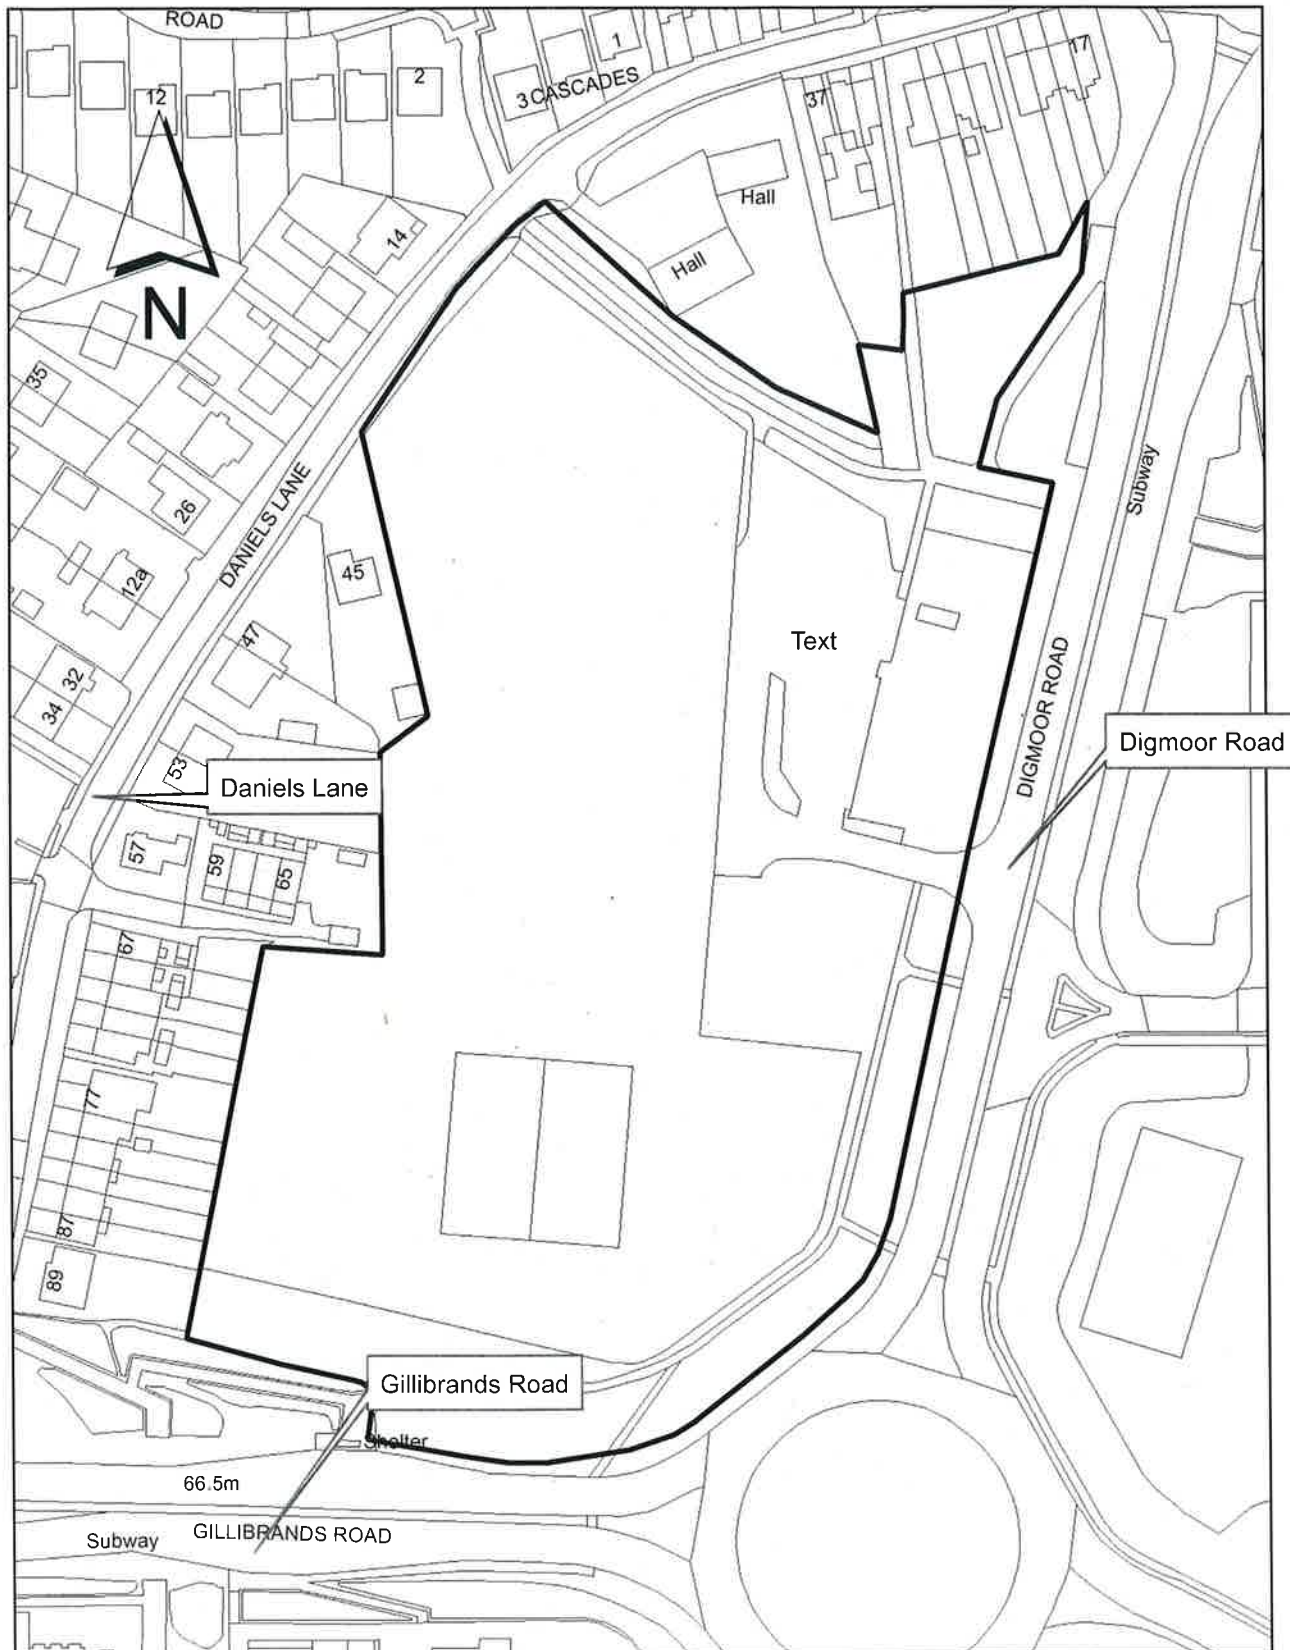

## **PLANNING COMMITTEE**

**9<sup>th</sup> November 2017**

**(Agenda Item 7)**

**PLANNING APPLICATION ITEMS**

**LOCATION PLANS**

Land to the west of Evenwood Court, Tanhouse, Skelmersdale  
WN8 6DT

188 Southport Road, Scarisbrick PR8 5BH

Site of former Sports Centre, Digmaor Road, Digmaor, Skelmersale

30 Alderley, Digmoor, Skelmersdale WN8 9LZ

Land to the west of Birch Green Road, Skelmersdale WN8 6PU

Lyncroft, Butchers Lane, Aughton, Ormskirk L39 6SY