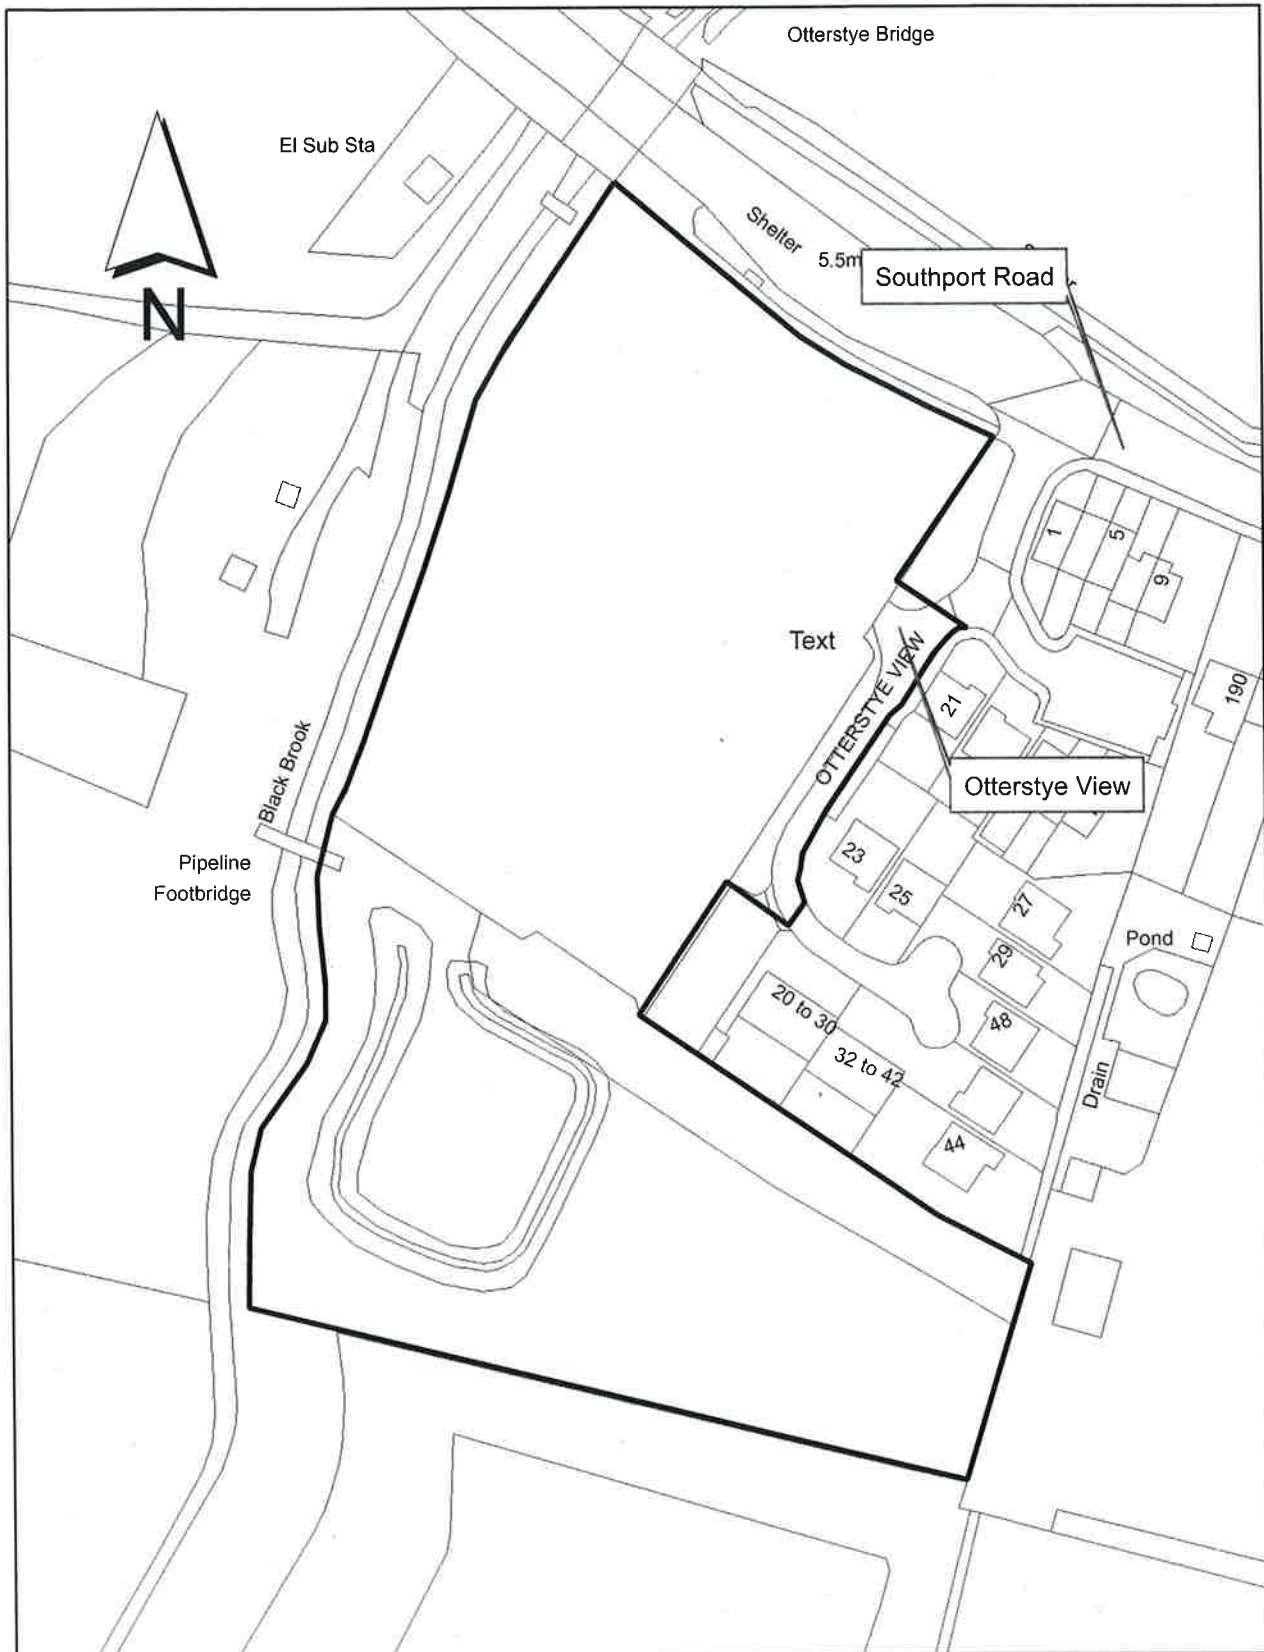

## **PLANNING COMMITTEE**

**9<sup>th</sup> November 2017**

**(Agenda Item 7)**

**PLANNING APPLICATION ITEMS**

**LOCATION PLANS**

Land to the west of Evenwood Court, Tanhouse, Skelmersdale  
WN8 6DT

188 Southport Road, Scarisbrick PR8 5BH

Site of former Sports Centre, Digmaor Road, Digmaor, Skelmersale

30 Alderley, Digmoor, Skelmersdale WN8 9LZ

Land to the west of Birch Green Road, Skelmersdale WN8 6PU

Lyncroft, Butchers Lane, Aughton, Ormskirk L39 6SY